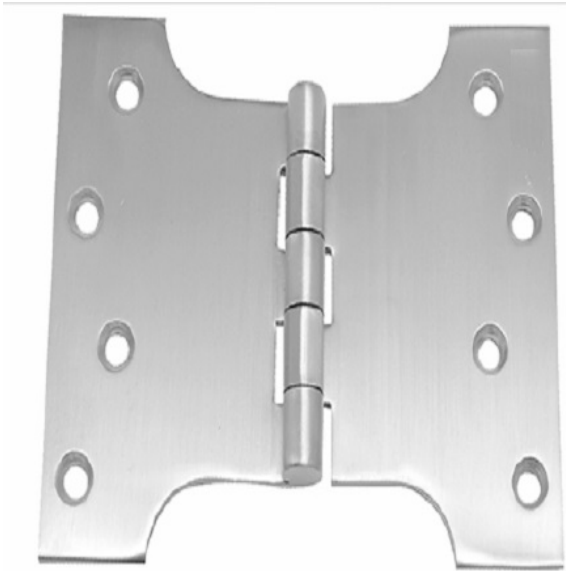

THE
NATURE
INTERNATIONAL

PRODUCT
CATALOG

SS BUTT HINGES MATERIAL 202 | 304

Pin Type SS Butt Hinge

Flat Type SS Butt Hinge

2BB Butt Hinge

4BB Butt Hinge

SS L-R-W HINGES MATERIAL 202

Pin Type SS L-Hinge

Flat SS L-Hinge

Pin Type SS W-Hinge

Pin Type SS R-Hinge

SS Z AND STONE HINGES MATERIAL 202

Flat SS Z-Hinge

Pin Type SS Z-Hinge

SS Stone Hinge

Cut Size Butt Hinge

SS PARLAMENT HINGES

MATERIAL 202 | 304

Door SS Hinge

SS Parliament Hinge

SS F-BRACKET AND T.B. MATERIAL 202

THE
NATURE
INTERNATIONAL

Non-Adj. F-Bracket