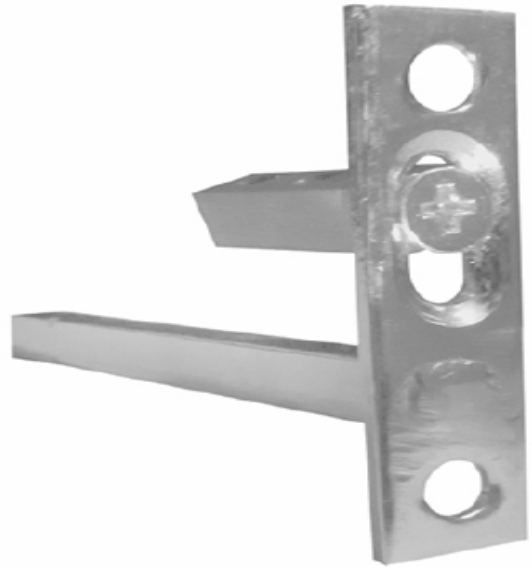

Pin Type SS L-Hinge

Flat SS L-Hinge

Pin Type SS W-Hinge

Pin Type SS R-Hinge

SS Z AND STONE HINGES MATERIAL 202

Flat SS Z-Hinge

Pin Type SS Z-Hinge

SS Stone Hinge

Cut Size Butt Hinge

SS PARLAMENT HINGES

MATERIAL 202 | 304

Door SS Hinge

SS Parliament Hinge

SS F-BRACKET AND T.B. MATERIAL 202

THE
NATURE
INTERNATIONAL

Non-Adj. F-Bracket